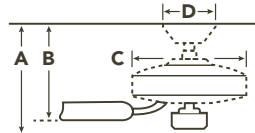

**HANGING MEASUREMENTS**

WITH 8" DOWNROD

Fixture Drop (from ceiling)	Blade Drop (from ceiling)	Housing (width)	Ceiling Canopy (width)
<b>A: 15.50"</b>	<b>B: 13.50"</b>	<b>C: 10.25"</b>	<b>D: 6.75"</b>

**AIR PERFORMANCE**